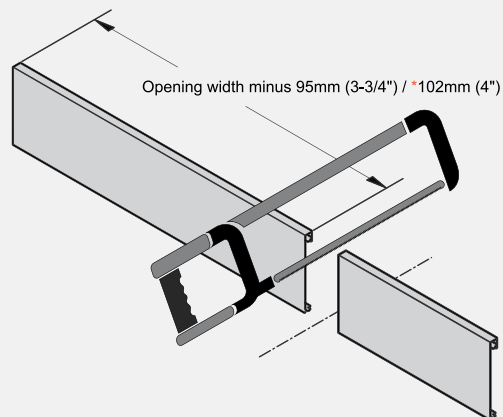

LVL-2 Inner Drawer Specifications

Drawer backboard

i The * asterisk number for 19mm runner thickness

Drawer front

i The * asterisk number for 19mm runner thickness

Drawer bottom board

i The * asterisk number for 19mm runner thickness

Drawer backboard

Drawer front

i Detaching drawer front

Drawer bottom board