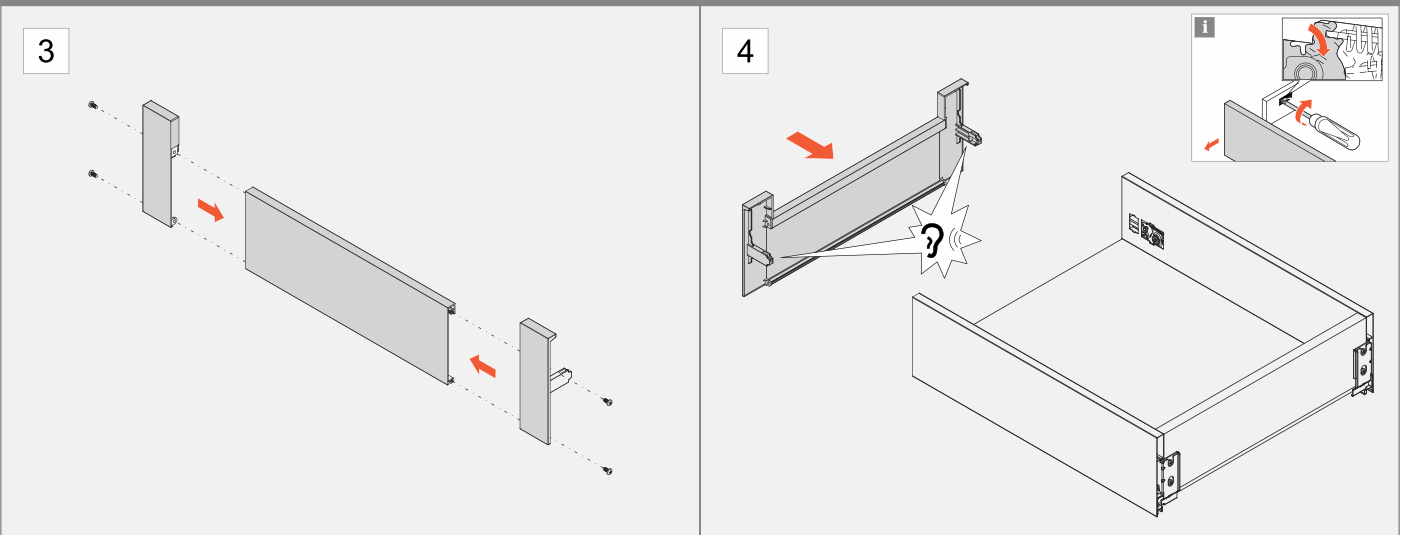

LVL-2 Inner Drawer Specifications

Drawer backboard

i The * asterisk number for 19mm runner thickness

Drawer front

i The * asterisk number for 19mm runner thickness

Drawer bottom board

i The * asterisk number for 19mm runner thickness

Drawer backboard

Drawer front

i Detaching drawer front

Drawer bottom board