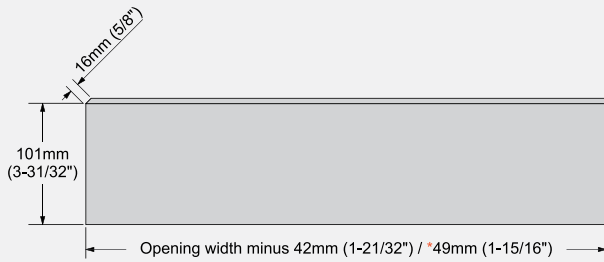

LVL-2 Inner Drawer Specifications

Drawer backboard

i The * asterisk number for 19mm runner thickness

Drawer front

i The * asterisk number for 19mm runner thickness

Drawer bottom board

i The * asterisk number for 19mm runner thickness