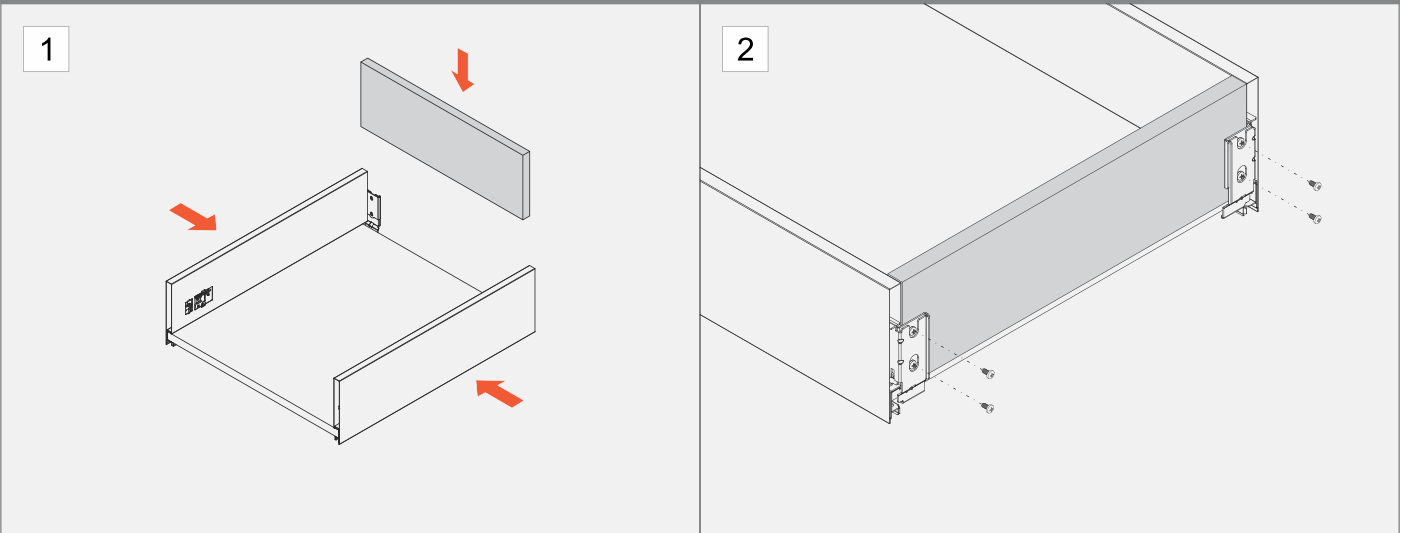

LVL-2 Inner Drawer Specifications

Drawer backboard

i The * asterisk number for 19mm runner thickness

Drawer front

i The * asterisk number for 19mm runner thickness

Drawer bottom board

i The * asterisk number for 19mm runner thickness

Drawer backboard

Drawer front

i Detaching drawer front

Drawer bottom board