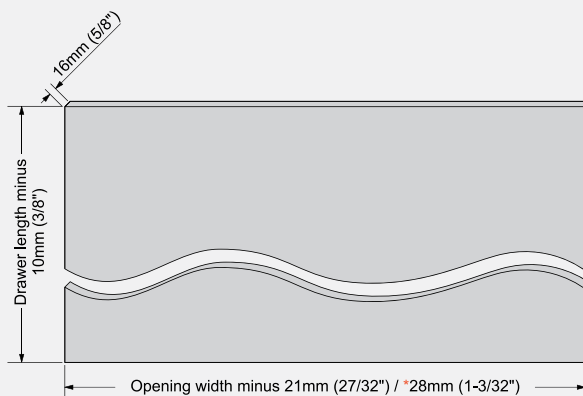

LVL-2 Inner Drawer Specifications

Drawer backboard

i The * asterisk number for 19mm runner thickness

Drawer front

i The * asterisk number for 19mm runner thickness

Drawer bottom board

i The * asterisk number for 19mm runner thickness