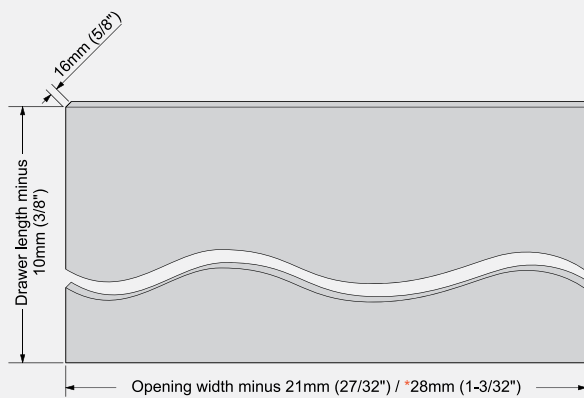

LVL-2 Drawer Box Specifications

Drawer backboard

i The * asterisk number for 19mm runner thickness

Drawer front

i The * asterisk number for 19mm runner thickness

Drawer bottom board

i The * asterisk number for 19mm runner thickness