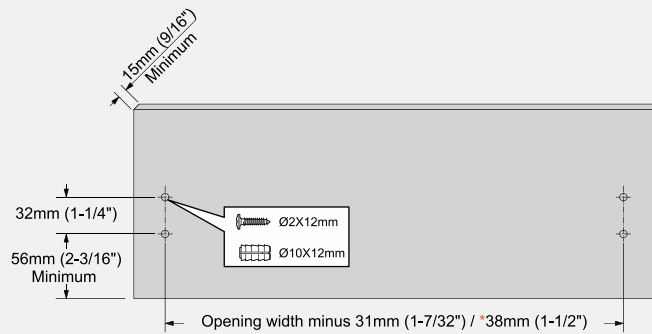

LVL-2 Drawer Box Specifications

Drawer backboard

i The * asterisk number for 19mm runner thickness

Drawer front

i The * asterisk number for 19mm runner thickness

Drawer bottom board

i The * asterisk number for 19mm runner thickness