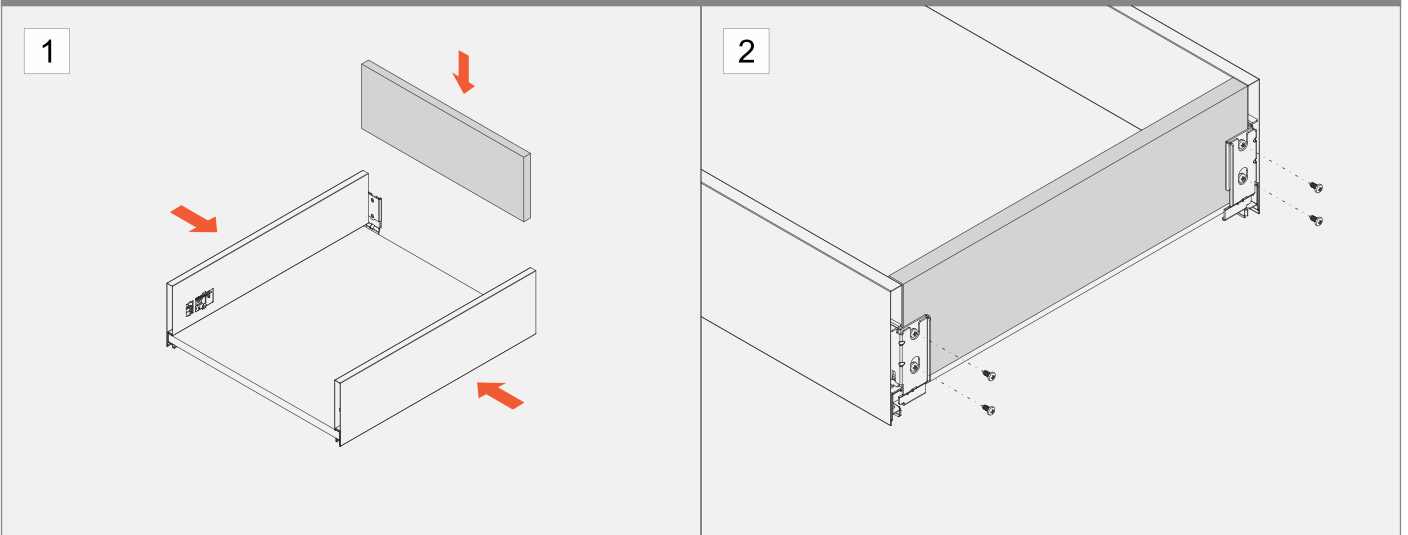

LVL-2 Drawer Box Specifications

Drawer backboard

i The * asterisk number for 19mm runner thickness

Drawer front

i The * asterisk number for 19mm runner thickness

Drawer bottom board

i The * asterisk number for 19mm runner thickness

Drawer backboard

Drawer front

i Detaching drawer front

Drawer bottom board