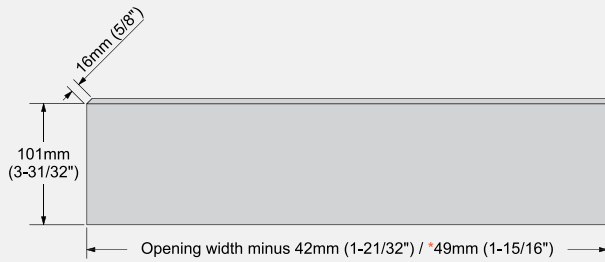

LVL-2 Drawer Box Specifications

Drawer backboard

i The * asterisk number for 19mm runner thickness

Drawer front

i The * asterisk number for 19mm runner thickness

Drawer bottom board

i The * asterisk number for 19mm runner thickness