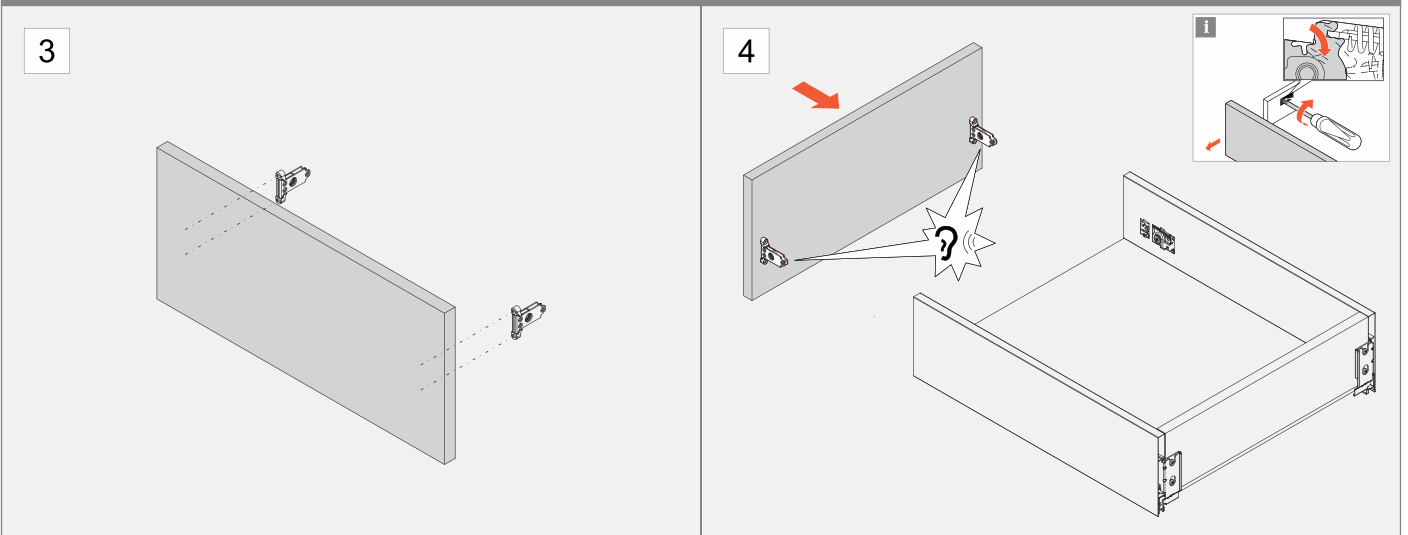

LVL-2 Drawer Box Specifications

Drawer backboard

i The * asterisk number for 19mm runner thickness

Drawer front

i The * asterisk number for 19mm runner thickness

Drawer bottom board

i The * asterisk number for 19mm runner thickness

Drawer backboard

Drawer front

i Detaching drawer front

Drawer bottom board